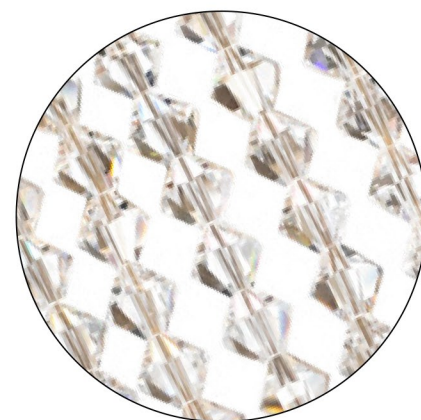

SUSPENSION 9850.80

DIMENSIONS: H.10CM - Ø.80CM WEIGHT: NET 18KG
BULBS: 12X G9 (3W) MATERIAL: BRASS & CRYSTAL

CRYSTAL BEADS

Leviev

The Leviev handmade suspension was designed to be a stylish solution for any room. A contemporary lighting fixture with accents of Hollywood Glam and Mid-Century Modern interior styles, a great addition to complete the décor with elegance and glamour. A dimpled bending-round shape, coupled with crystals, reveals a balance of sophistication and delicacy, giving the interior a distinctive accent of comfort and harmony.

SUSPENSION 9183.80

DIMENSIONS: H.40CM - Ø.80CM WEIGHT: NET 23,5KG
BULBS: 12X G9 (3W) MATERIAL: BRASS & CRYSTAL